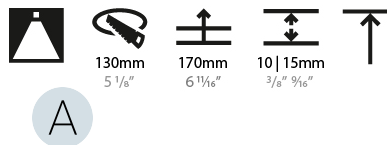

GENERAL

Series: Bioniq
Subseries: Bioniq Round Deep
Brand: Prolicht
Division: Architectural
Mounting Type: Recessed
Mounting Location: Ceiling
Subcategory: Downlight

PHYSICAL

Shape: Round
Diameter (mm): 139
Diameter (in): 5 1/2
Height (mm): 151
Height (in): 5 15/16
Ceiling Thickness (mm): 10 / 12.5 / 15
Ceiling Thickness (in): 3/8 or 1/2 or 9/16
Min. Recessing Depth (mm): 170
Min. Recessing Depth (in): 6 11/16
Light Distribution: Downlight
Weight (kg): 0.951
Weight (lbs): 2.1
Fixture Finish: SSR / BKV / CWI / CRY / HAB / UFT / ITA / RUA / FTG / MYG / LOD / PUS / FRO / FUP / KIA / POP / BLS / SPG / MEY / GOH / GUM / CHC / COM / ABZ / JAG / OBR / MOS / ROR
Fixture Material: Aluminum Die Cast
Cut-out Measurements: 130mm / 5 1/8"

ELECTRICAL

Lamp Type: LED (Zhaga Standard)
Input Wattage (W): 28.6
Total Output Wattage (W): 26.4
Dimming: Tri-Mode (Non-Dimming and Phase Dimming (120Vac only) and 0-10V Dimming)
Driver Included: No
Driver Location: Recessed Housing
Driver Type: Constant Current - Universal
Driver Class: Class 2
Input Voltage (V): 120 - 277
Constant Current (MA): 700

LED

Number of LEDs: 1
Color Temperature (°K): 2700 / 3000 / 3500 / 4000
Max. Delivered Lumen (lm): 1890 / 1940 / 2038 / 2080
Nominal Lumen (lm): 3210 / 3290 / 3459 / 3530
CRI: >90 CRI
Efficiency (%): 0.631
Lamp Life (hrs): 50000

OPTICAL

Reflector: 20 / 25 / 40

RATINGS AND CERTIFICATIONS

Certified By: Certified for North American Standards
IP rating: IP54