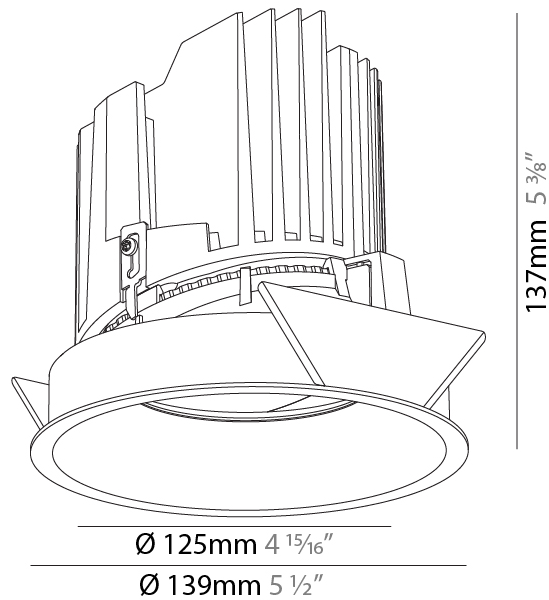

GENERAL

Series: Bioniq
 Subseries: Bioniq Round Adjustable
 Brand: Prolicht
 Division: Architectural
 Mounting Type: Recessed
 Mounting Location: Ceiling
 Subcategory: Downlight

PHYSICAL

Shape: Round
 Diameter (mm): 139
 Diameter (in): 5 1/2
 Height (mm): 137
 Height (in): 5 3/8
 Ceiling Thickness (mm): 10 / 12.5 / 15
 Ceiling Thickness (in): 3/8 or 1/2 or 9/16
 Min. Recessing Depth (mm): 150
 Min. Recessing Depth (in): 5 7/8
 Light Distribution: Adjustable / Downlight
 Weight (kg): 0.853
 Weight (lbs): 1.88
 Fixture Finish: SSR / BKV / CWI / CRY / HAB / UFT / ITA / RUA / FTG / MYG / LOD / PUS / FRO / FUP / KIA / POP / BLS / SPG / MEY / GOH / GUM / CHC / COM / ABZ / JAG / OBR / MOS / ROR
 Fixture Material: Aluminum Die Cast
 Cut-out Measurements: 130mm / 5 1/8"

GENERAL

Series: Bioniq
Subseries: Bioniq Round Semi Adjustable
Brand: Prolicht
Division: Architectural
Mounting Type: Recessed
Mounting Location: Ceiling
Subcategory: Downlight

PHYSICAL

Shape: Round
Diameter (mm): 139
Diameter (in): 5 1/2
Height (mm): 137
Height (in): 5 3/8
Ceiling Thickness (mm): 10 / 12.5 / 15
Ceiling Thickness (in): 3/8 or 1/2 or 9/16
Min. Recessing Depth (mm): 150
Min. Recessing Depth (in): 5 7/8
Light Distribution: Adjustable / Downlight
Weight (kg): 0.856
Weight (lbs): 1.89
Fixture Finish: SSR / BKV / CWI / CRY / HAB / UFT / ITA / RUA / FTG / MYG / LOD / PUS / FRO / FUP / KIA / POP / BLS / SPG / MEY / GOH / GUM / CHC / COM / ABZ / JAG / OBR / MOS / ROR
Fixture Material: Aluminum Die Cast
Cut-out Measurements: 130mm / 5 1/8"

OPTICAL

Reflector: 20 / 25 / 40
Adjustability: Rotational 355°; Tilt 10°

RATINGS AND CERTIFICATIONS

Certified By: Certified for North American Standards
IP rating: IP54

	130mm 5 1/8"	150mm 5 7/8"	10 15mm 3/8" 9/16"	10°	355°	